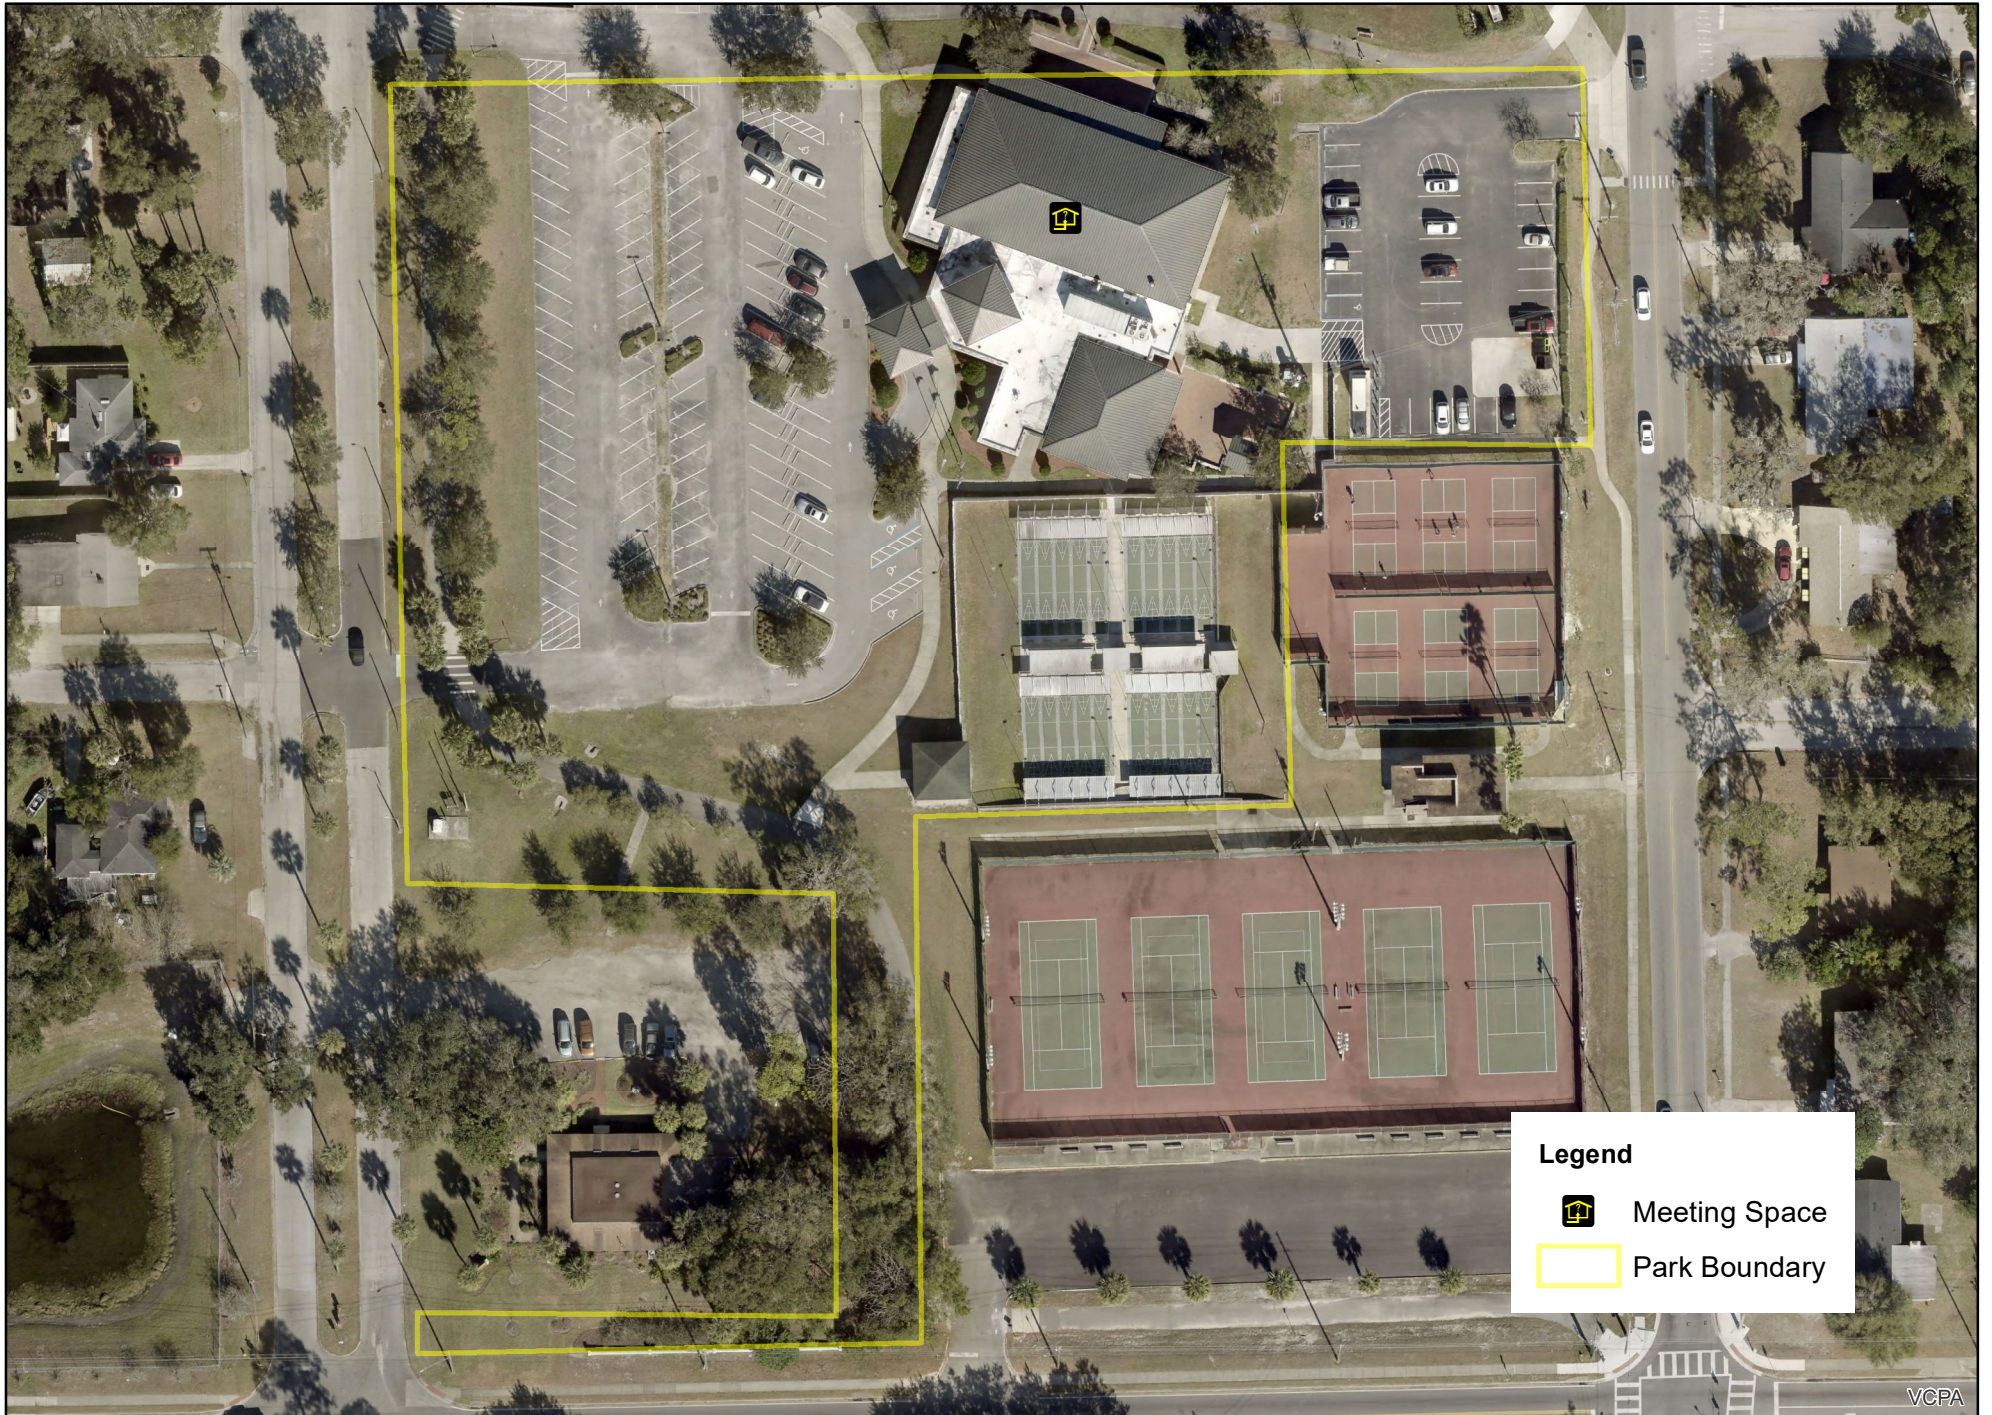

# Wayne Sanborn Activities Center

**Legend**

-  Meeting Space
-  Park Boundary

VCPA