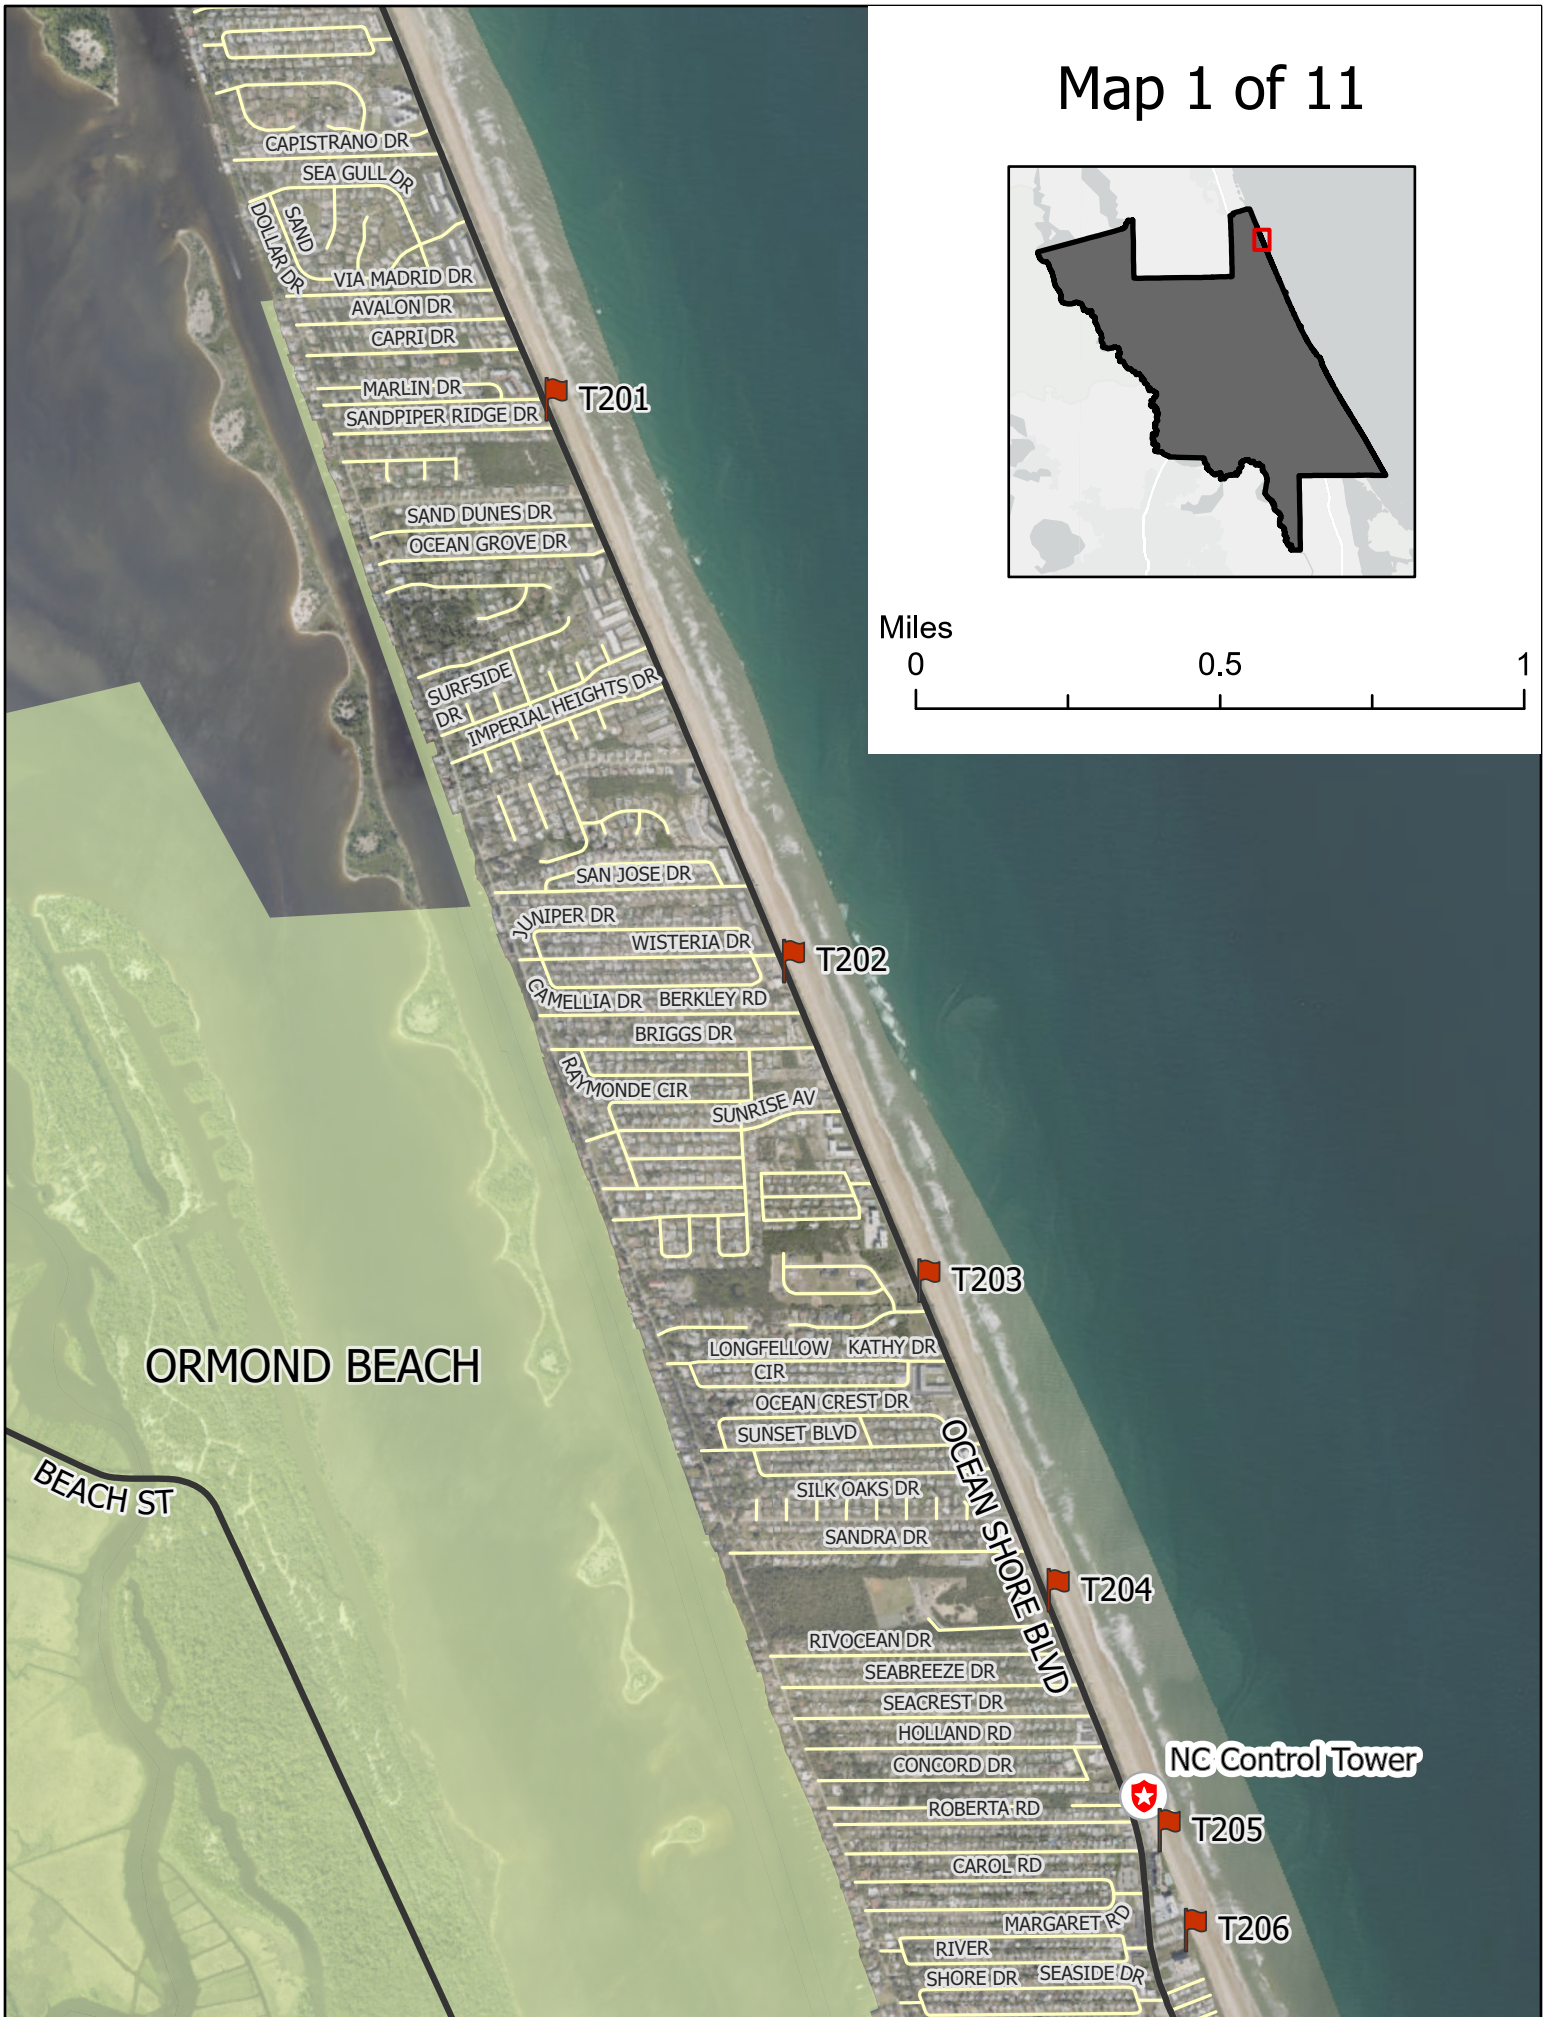

# Map 1 of 11

# Map 2 of 11

NC Control Tower

T205

T206

T207

T208

T209

T210

T211

T213

T214

T215

T216

ORMOND BEACH

N BEACH ST

OCEAN SHORE BLVD

E GRANADA BLVD

SEACREST DR  
HOLLAND RD  
CONCORD DR

ROBERTA RD  
LAURIE DR

CAROL RD

MARGARET RD  
RIVER SHORE DR  
SEASIDE DR

SEAVIEW DR  
BEECHWOOD DR

POINSETTIA DR

PALMETTO DR  
ALAMAND DR