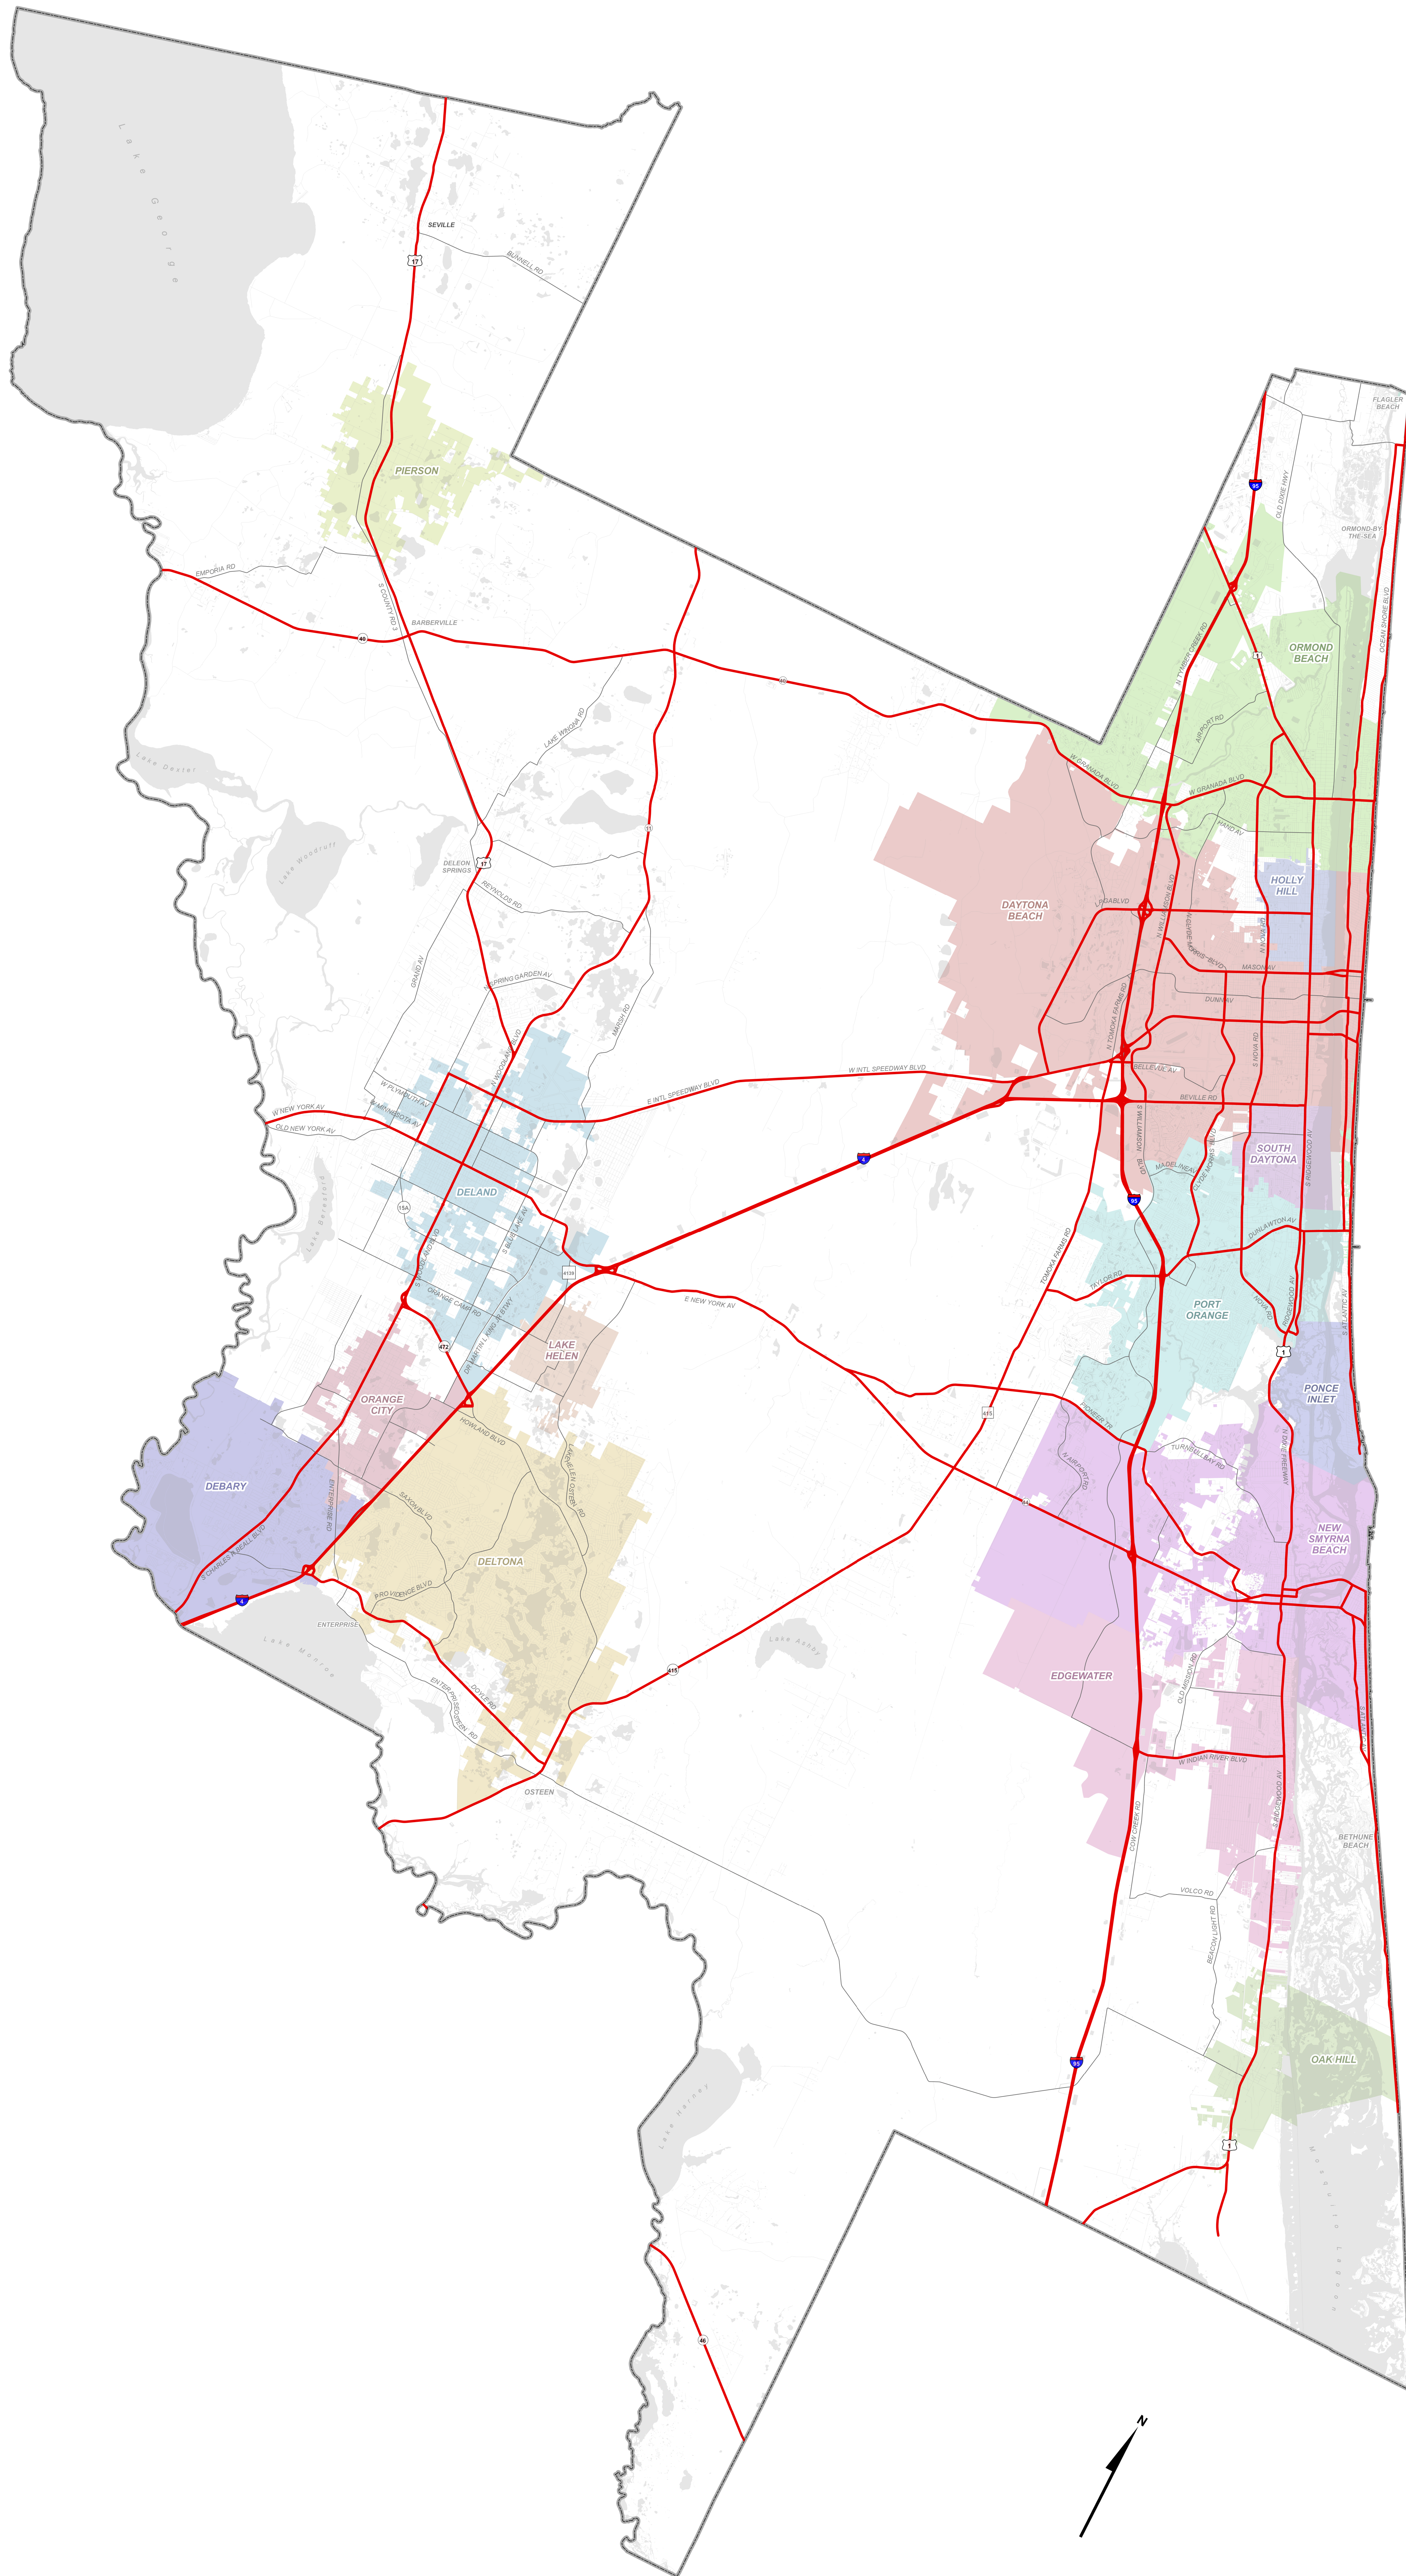

2024 EVACUATION ROUTES

VOLUSIA COUNTY, FL

LEGEND

- EVACUATION ROUTE
- MAJOR THOROUGHFARE
- OTHER ROAD
- WATERBODY
- COUNTY BOUNDARY

Note:

Municipal boundary fill colors are intended only to differentiate between jurisdictions, and serve no qualitative or quantitative purpose.