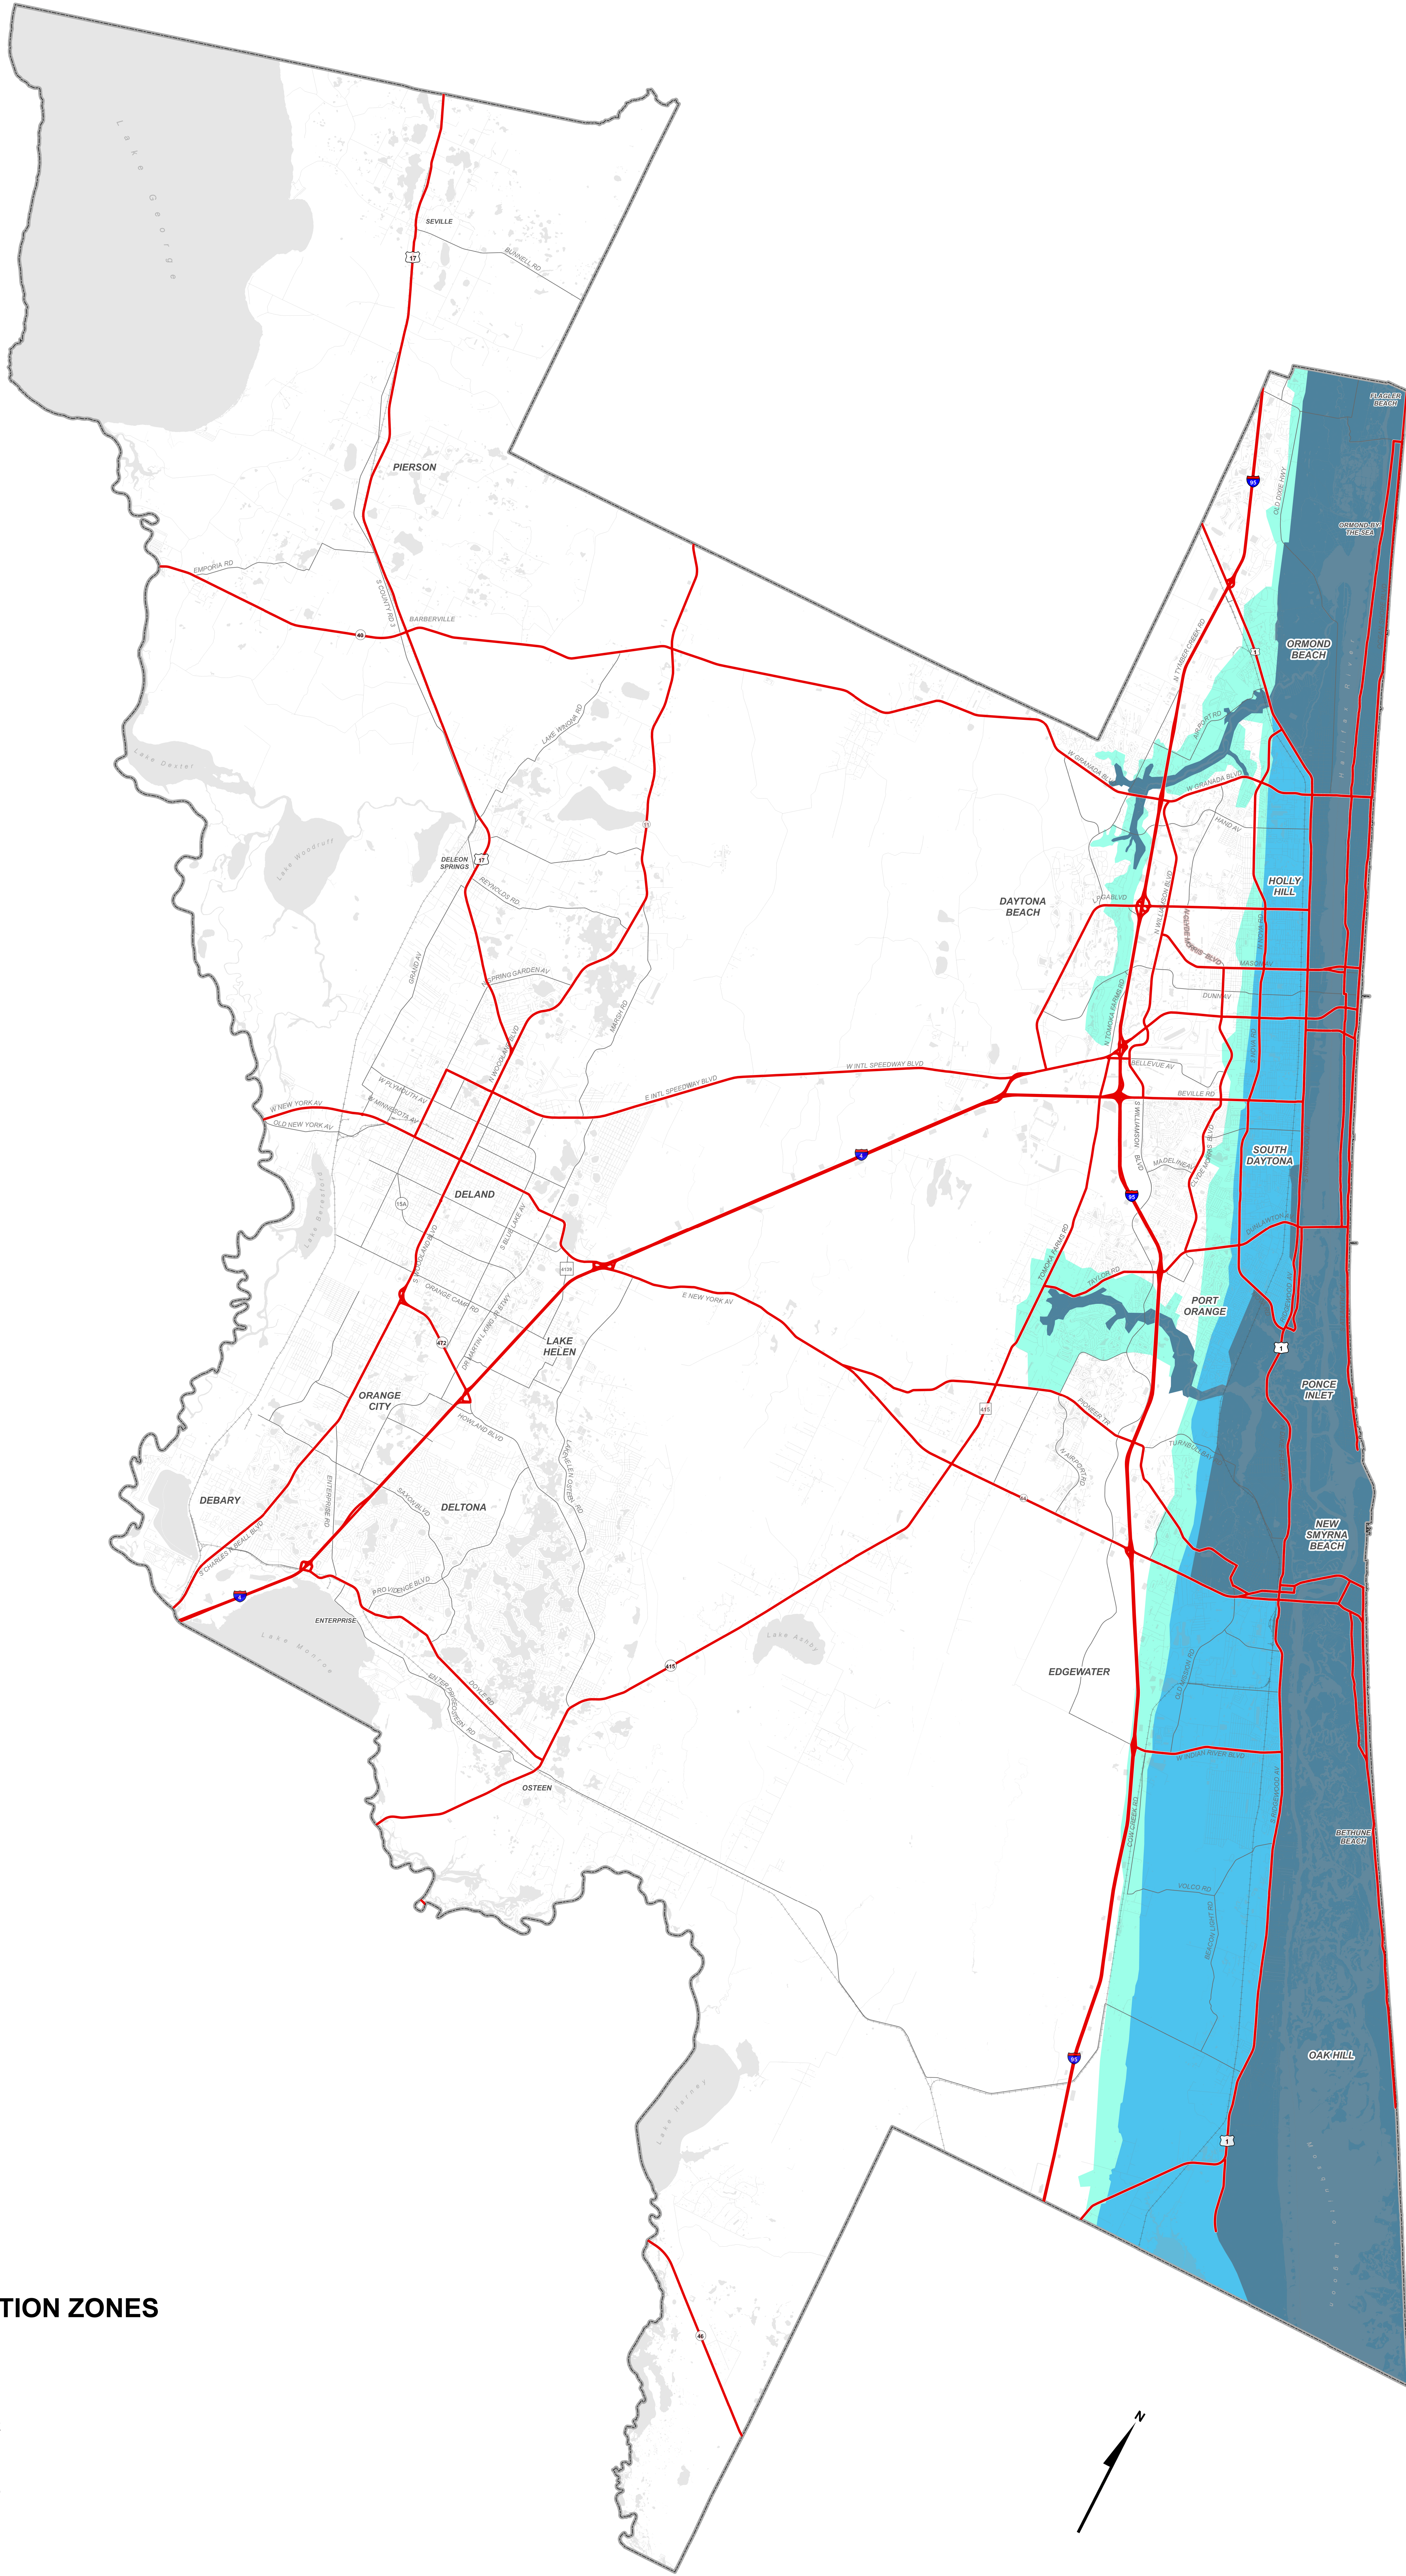

2024 COASTAL EVACUATION ZONES

VOLUSIA COUNTY, FL

EVACUATION ZONES

- A
- BC
- DE

BASEMAP FEATURES

- EVACUATION ROUTE
- MAJOR THOROUGHFARE
- OTHER ROAD
- RAILROAD
- WATERBODY
- COUNTY BOUNDARY