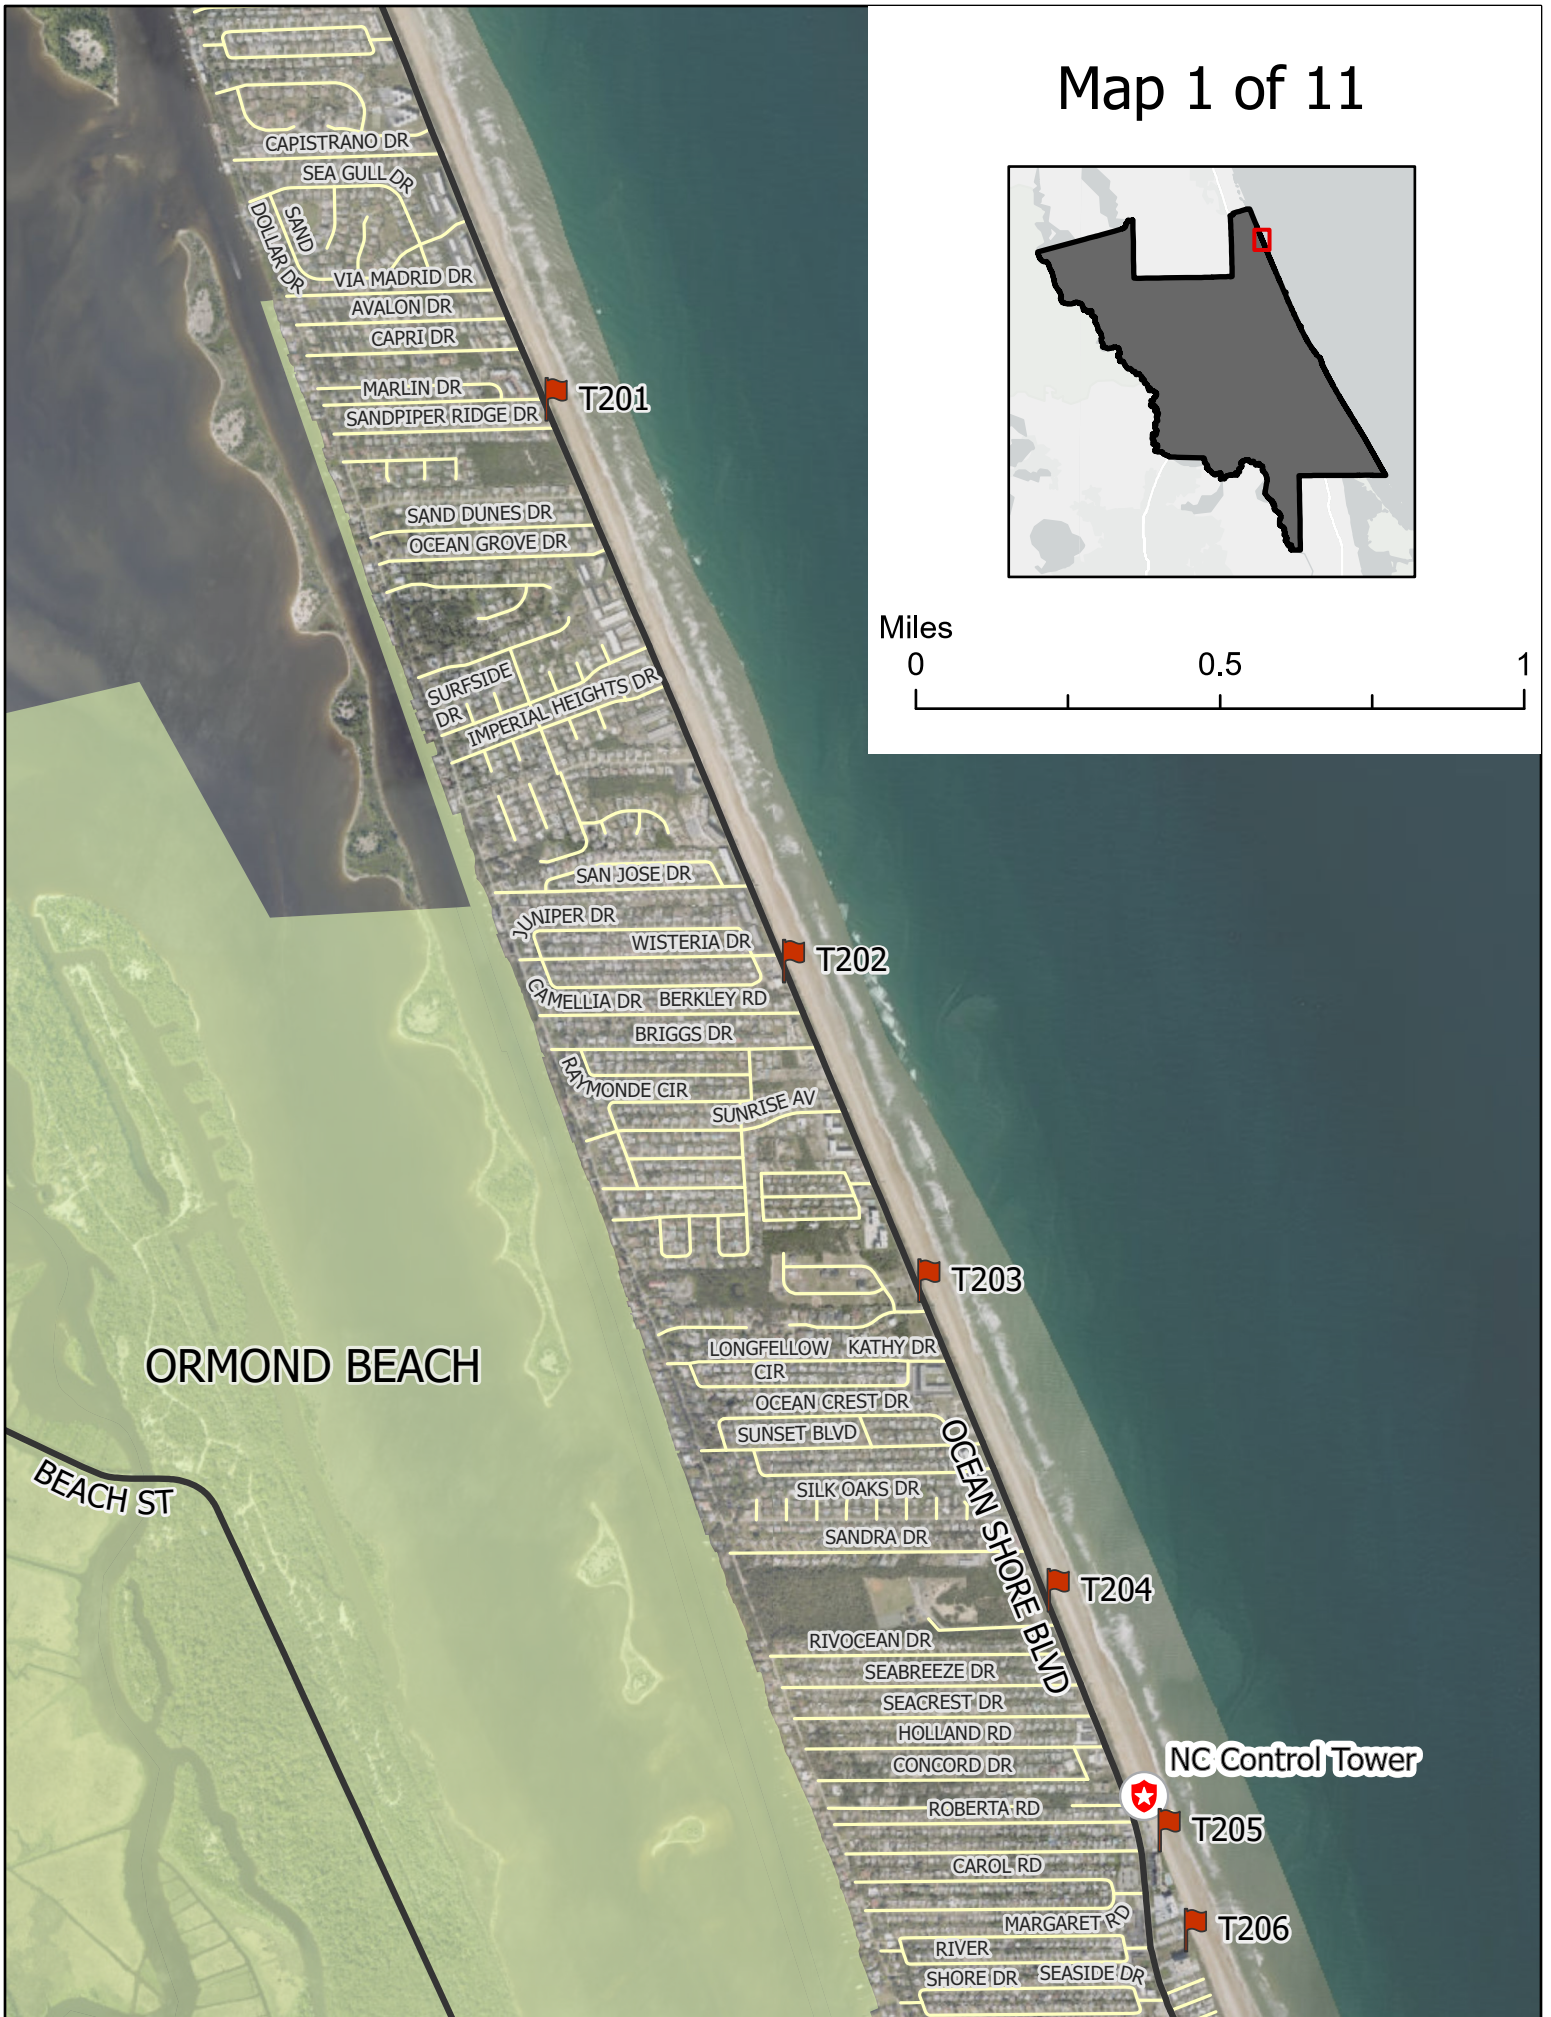

County of Volusia Beach Map Index

1

2

3

4

5

6

7

8

9

10

11

ORMOND
BEACH

DAYTONA
BEACH

PORT
ORANGE

NEW
SMYRNA
BEACH

EDGEWATER

Map 1 of 11

Map 2 of 11

NC Control Tower

T205

T206

T207

T208

N BEACH ST

OCEAN SHORE BLVD

E GRANADA BLVD

SEACREST DR

HOLLAND RD

CONCORD DR

ROBERTA RD

LAURIE DR