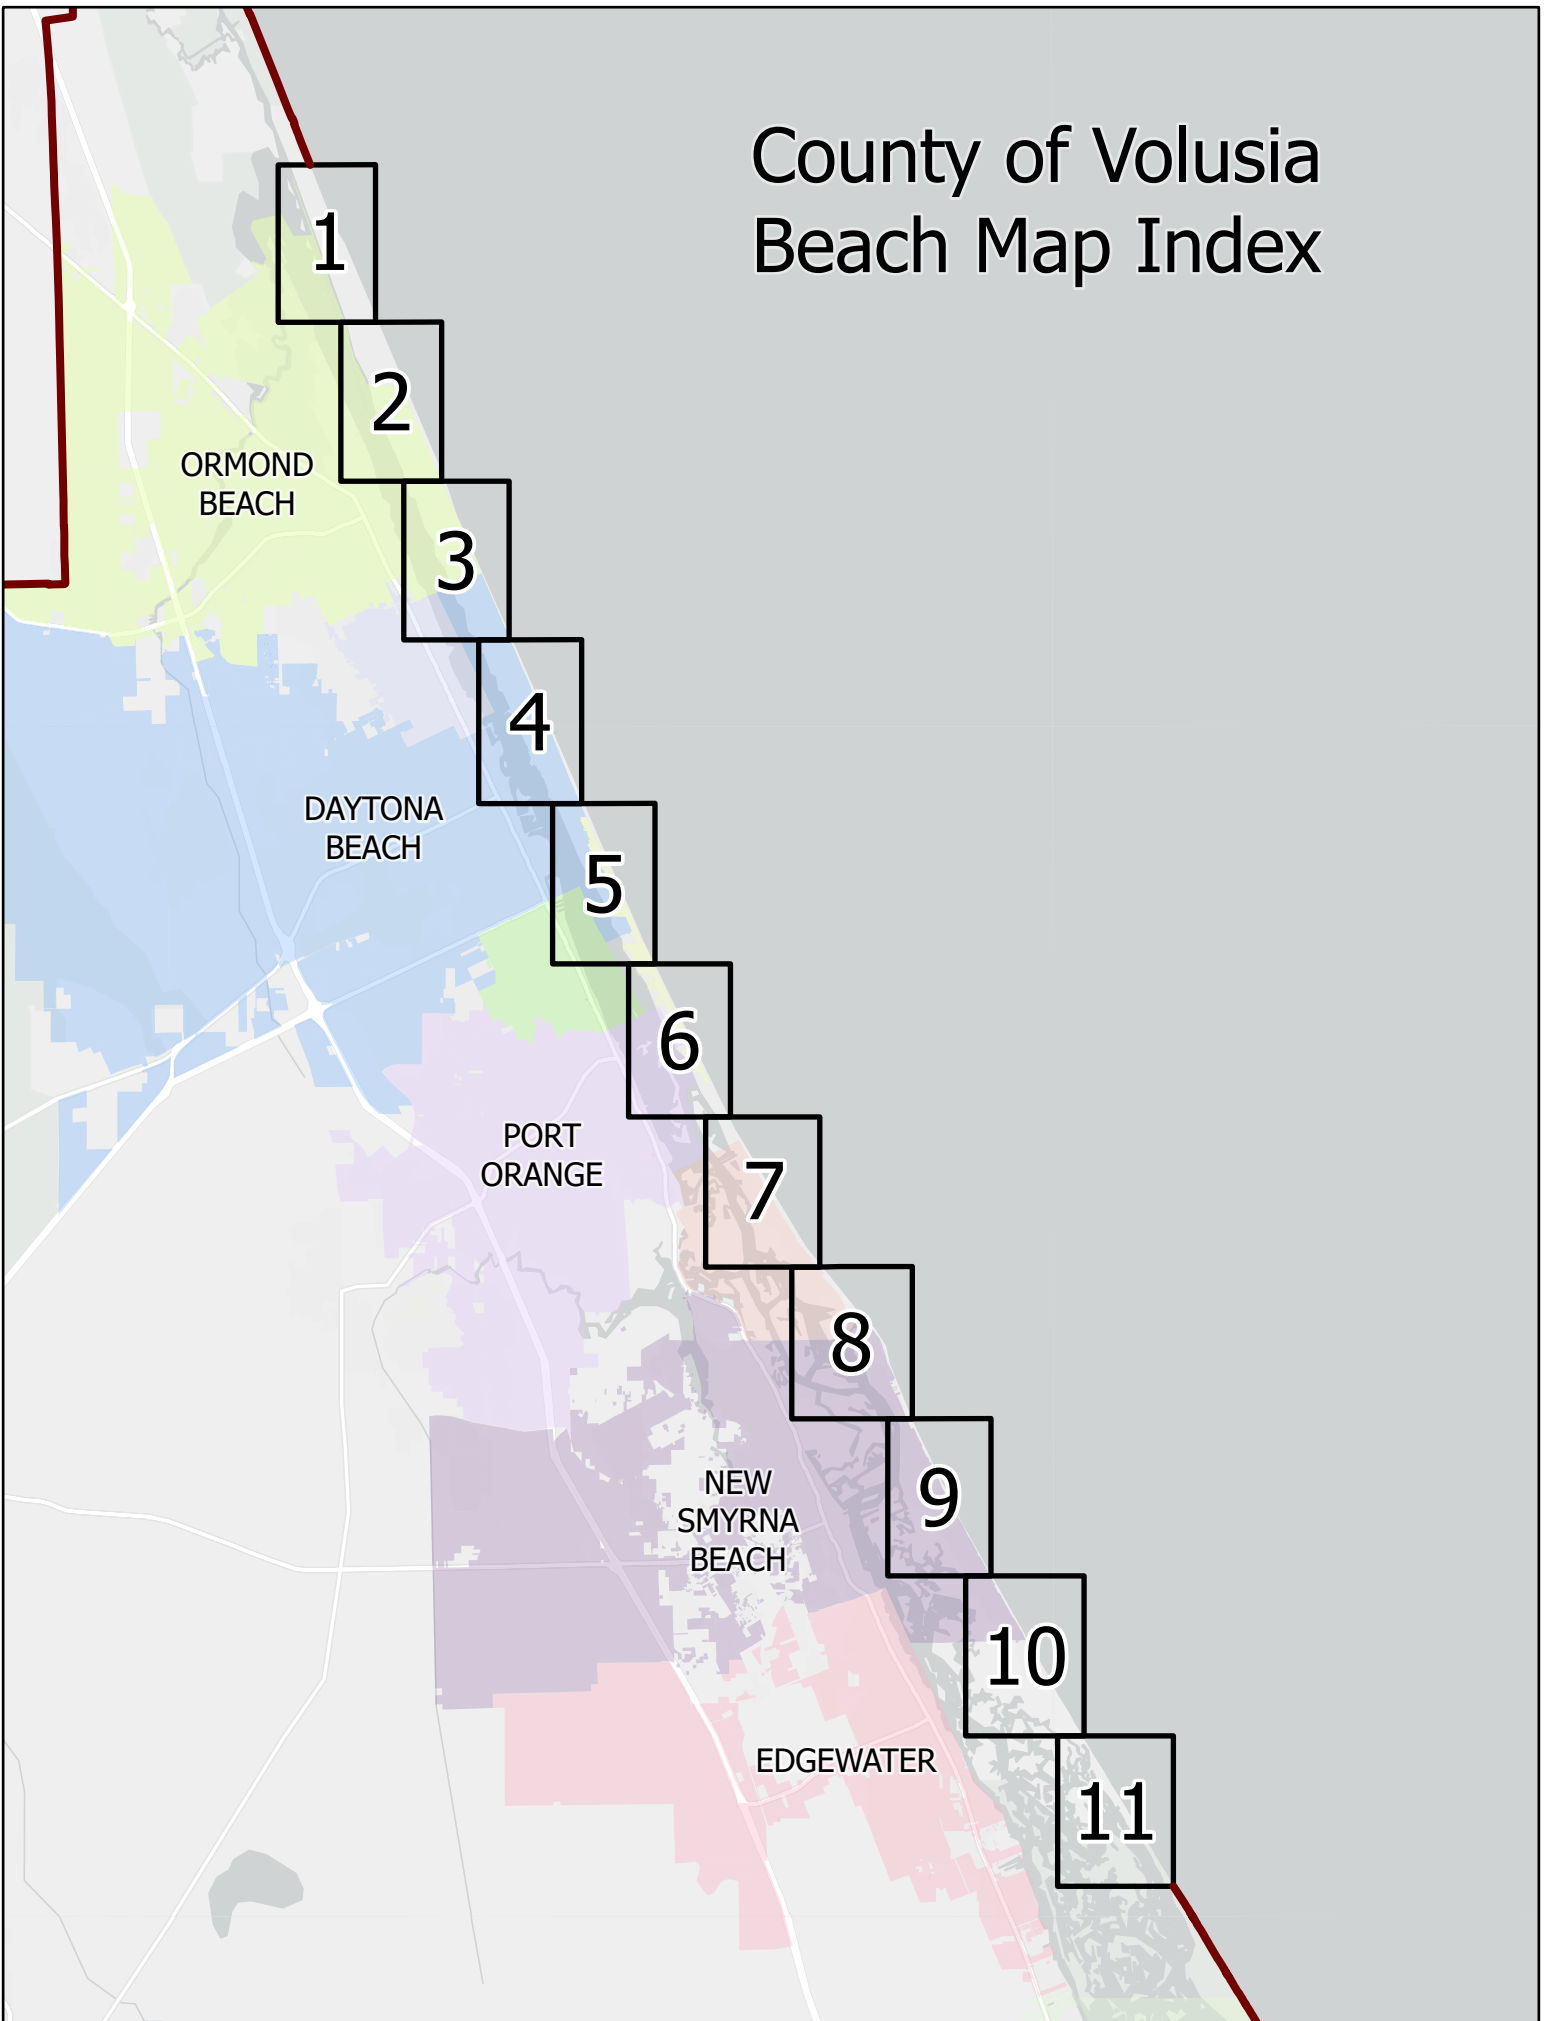

County of Volusia Beach Map Index

1

2

3

4

5

6

7

8

9

10

11

ORMOND
BEACH

DAYTONA
BEACH

PORT
ORANGE

NEW
SMYRNA
BEACH

EDGEWATER

Map 1 of 11

Map 2 of 11

NC Control Tower

T205

T206

T207

T208

N BEACH ST

OCEAN SHORE BLVD

E GRANADA BLVD

SEACREST DR

HOLLAND RD

CONCORD DR

ROBERTA RD

LAURIE DR